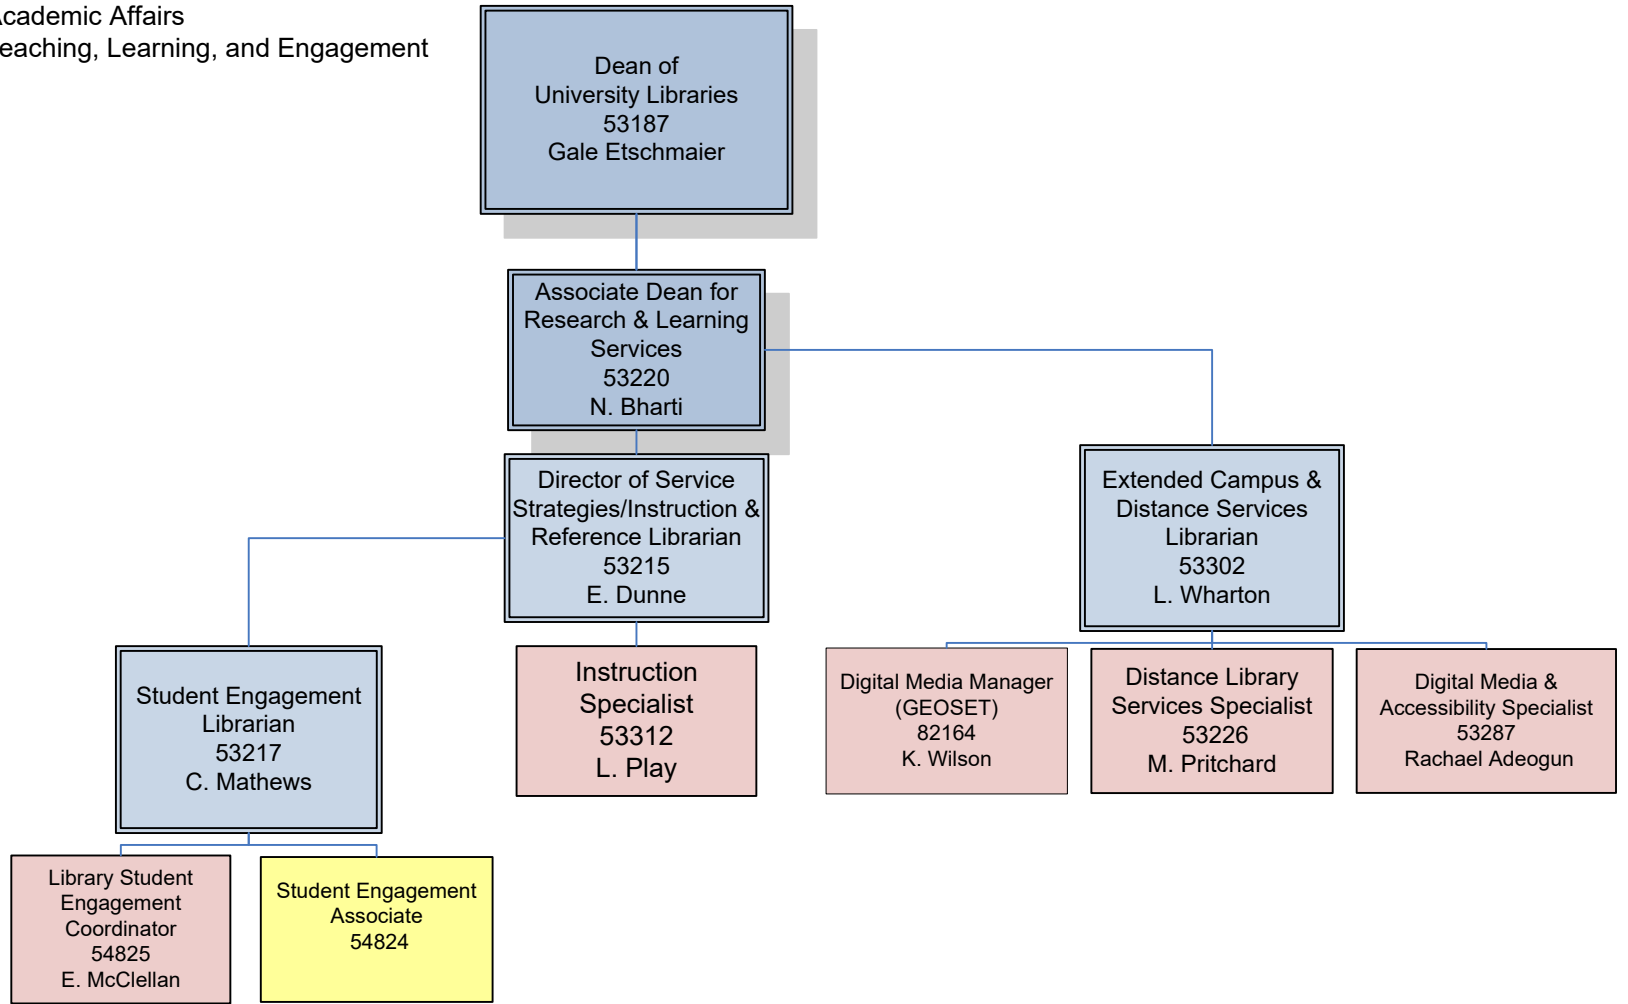

Florida State University
Academic Affairs
University Libraries: Teaching, Learning, and Engagement

University Libraries: Undergraduate Services
4 – Faculty
5 – Admin & Professional
1 – Support Staff
10 – Total

Blue – Faculty
Red – Admin & Professional
White – USPS (non-exempt staff)
Yellow – Vacancy or resignation