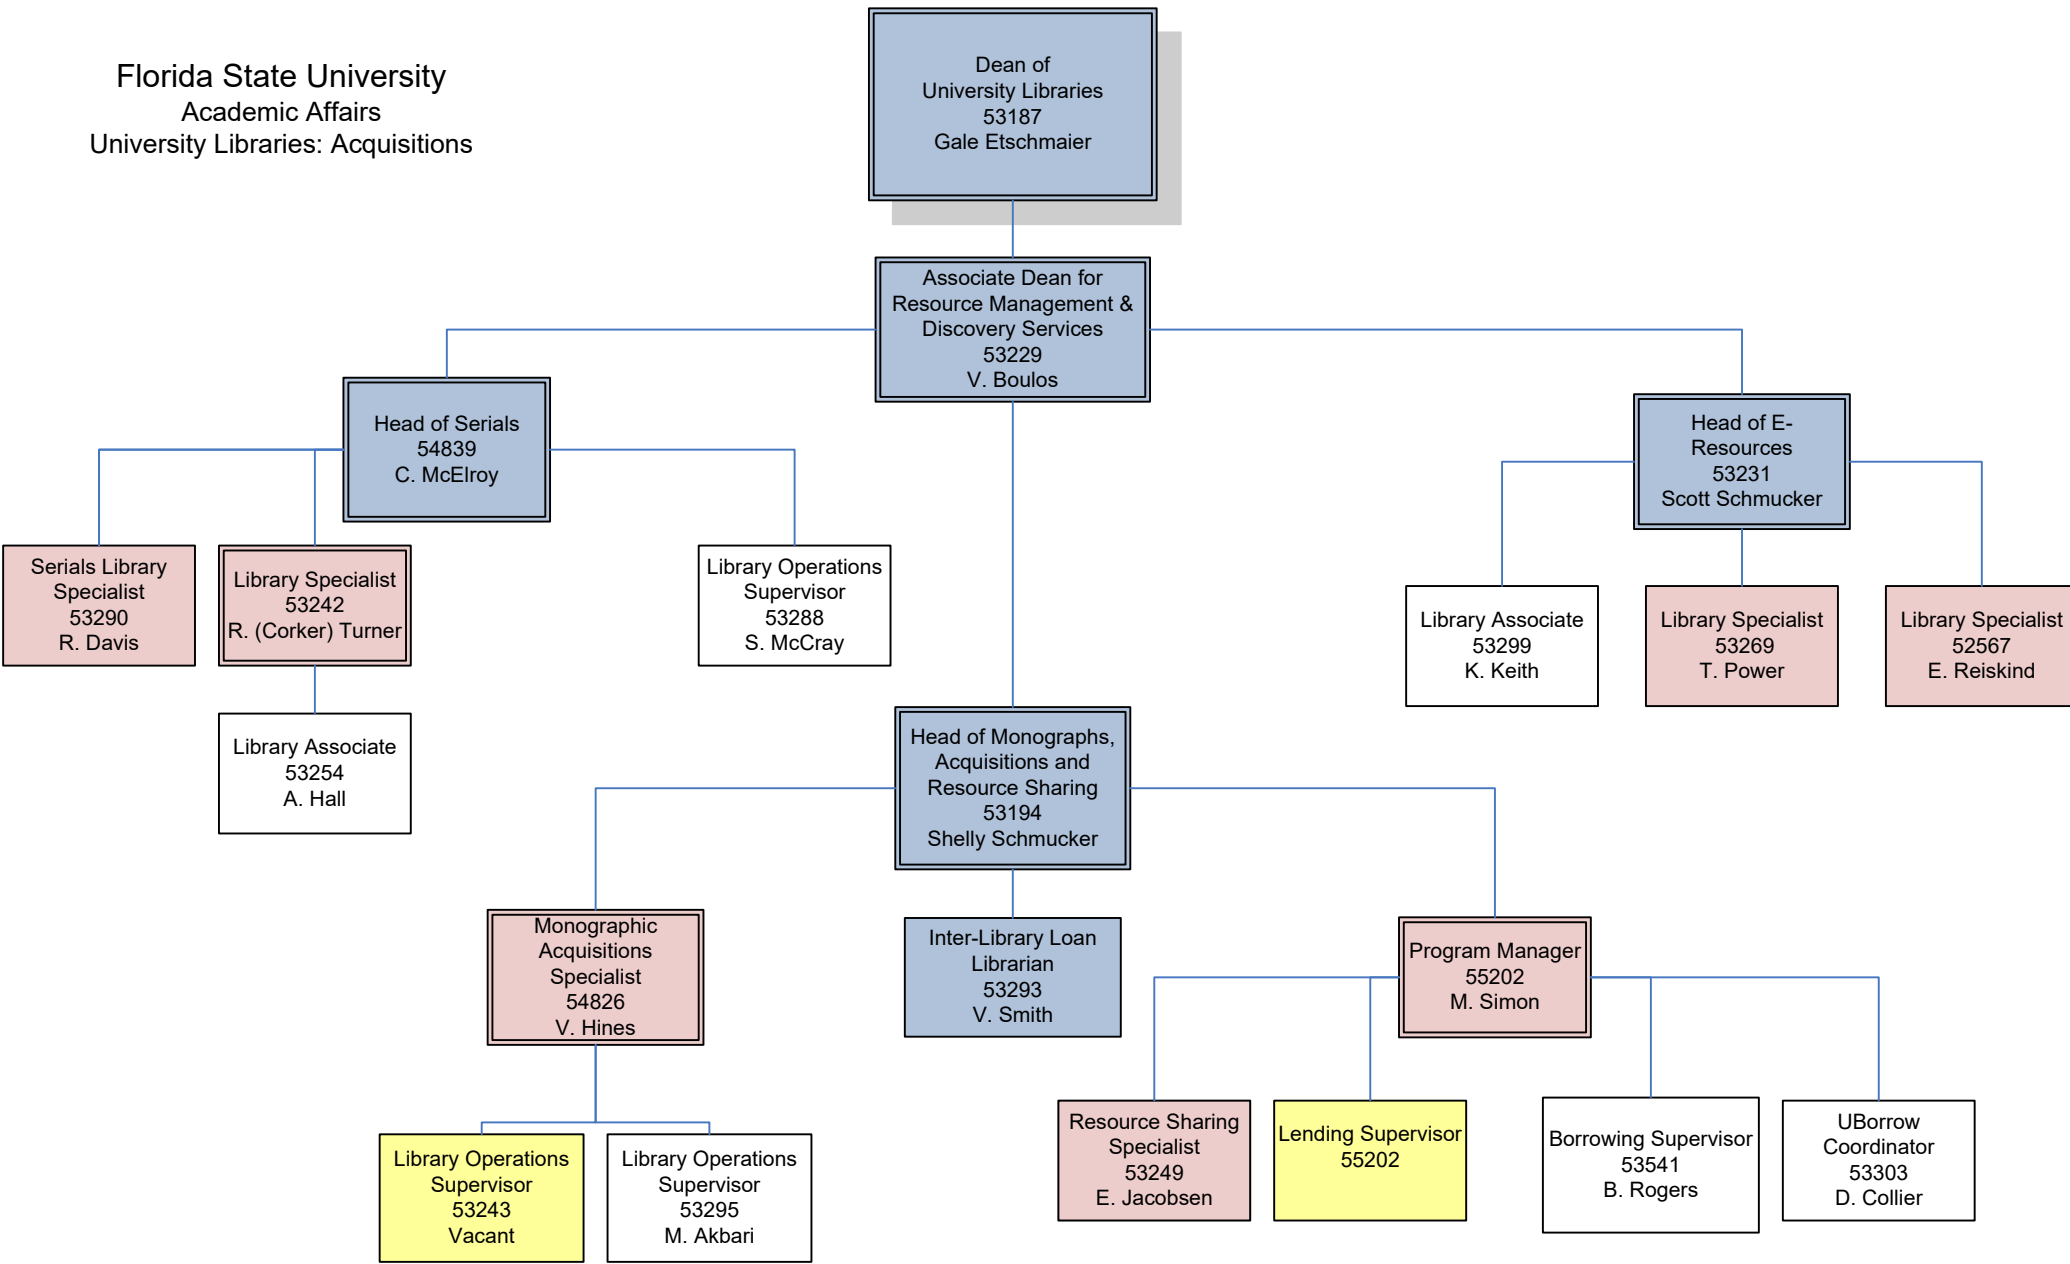

Florida State University
Academic Affairs
University Libraries: Acquisitions

University Libraries: Collections & Tech Services
5 - Faculty
7 - Admin & Professional
9 - Support Staff
21- Total

Blue – Faculty
Red – Admin & Professional
White – USPS (non-exempt staff)
Yellow – Vacancy or resignation