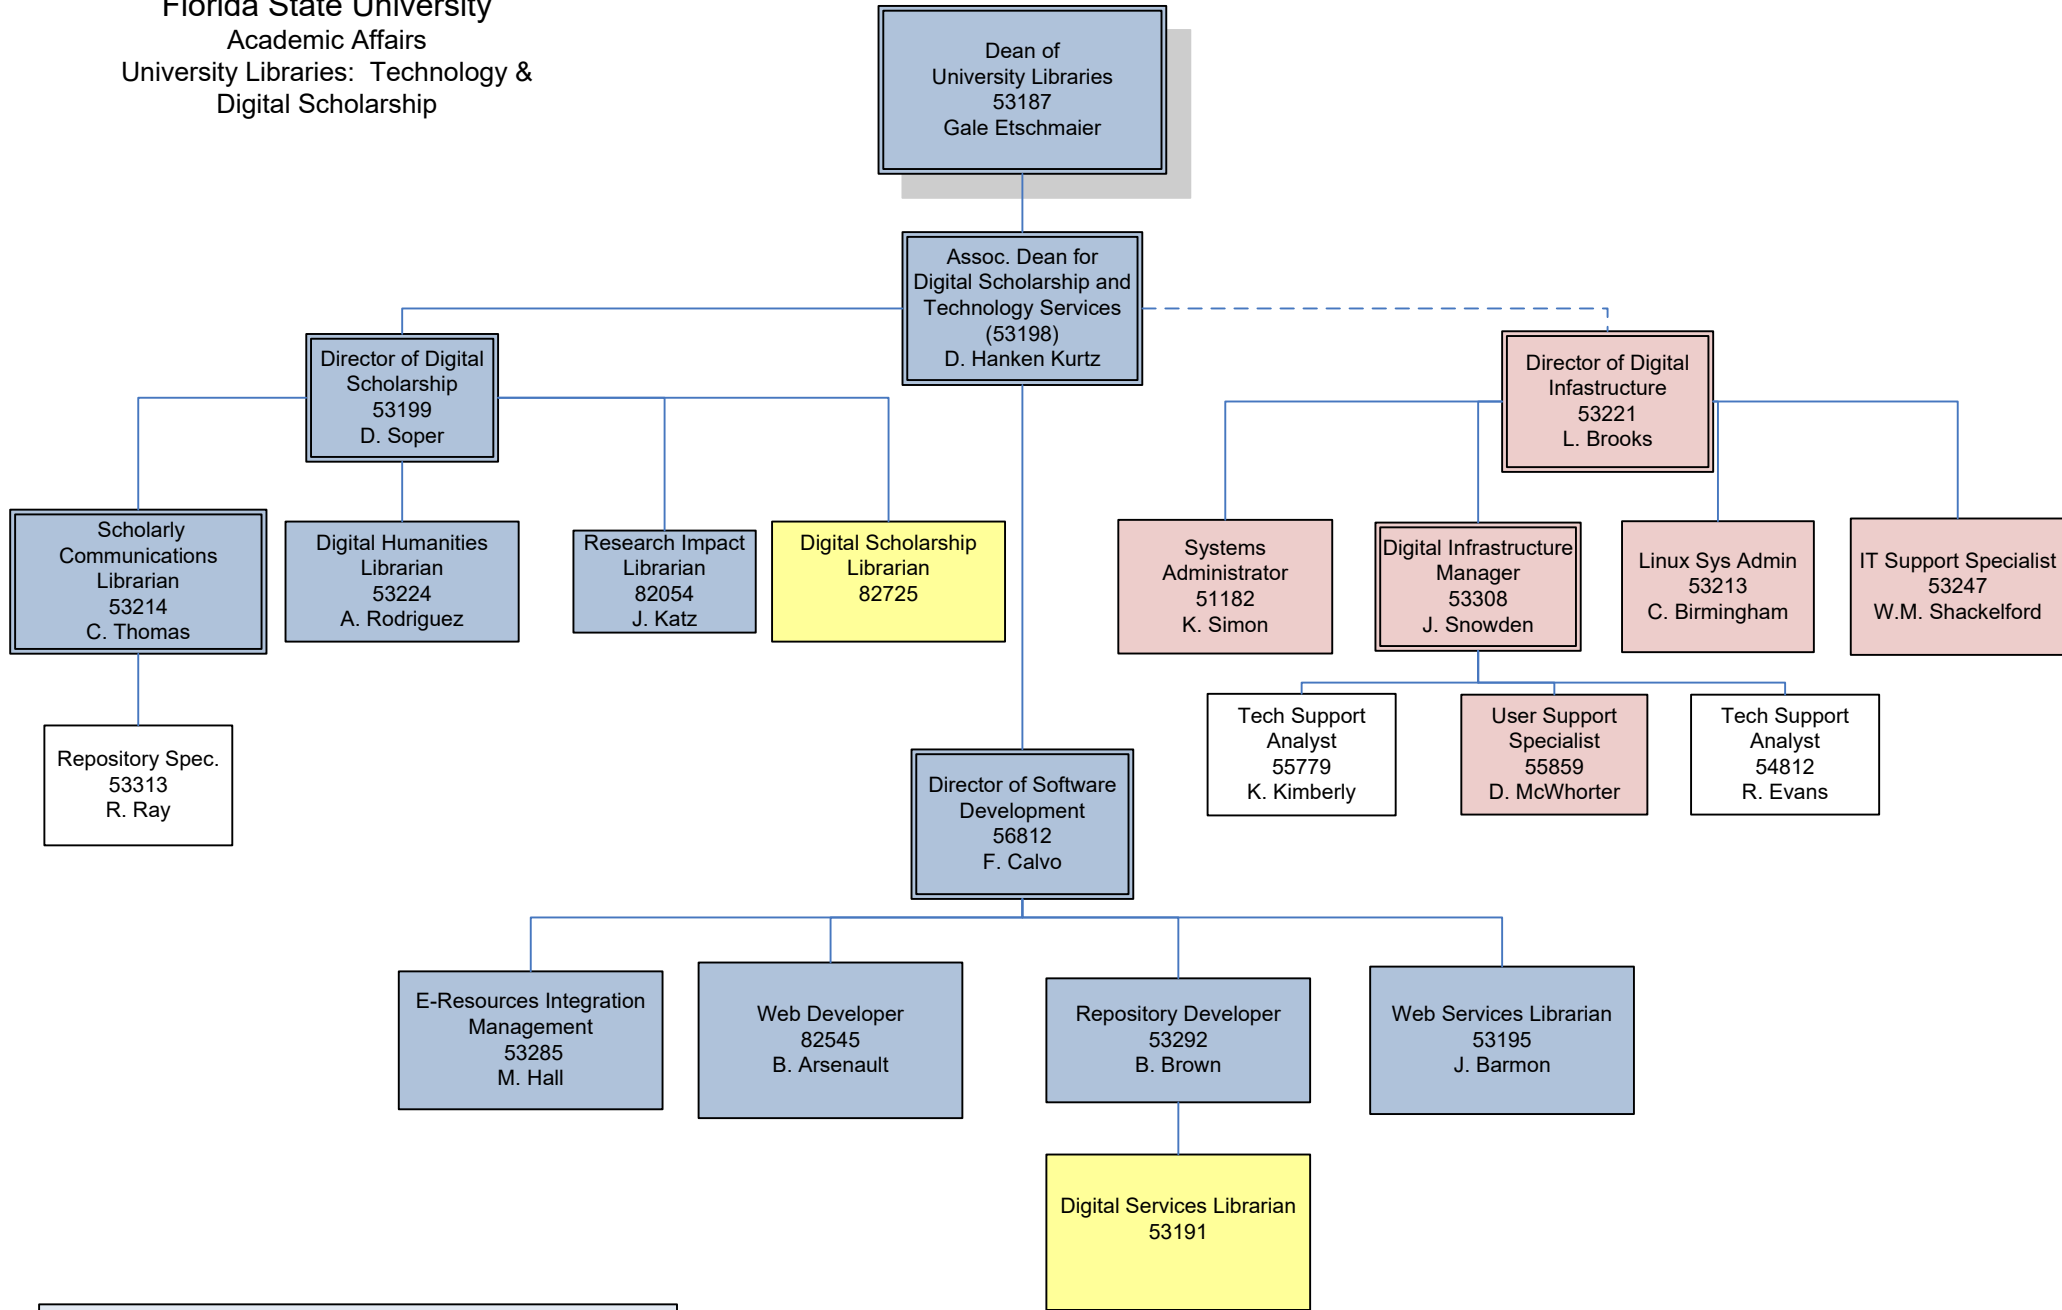

Florida State University
Academic Affairs
University Libraries: Technology &
Digital Scholarship

University Libraries: Technology
12 – Faculty
6 - Admin & Professional
3 – Support Staff
21 – Total

Blue – Faculty
Red – Admin & Professional
White – USPS (non-exempt staff)
Yellow – Vacancy or resignation