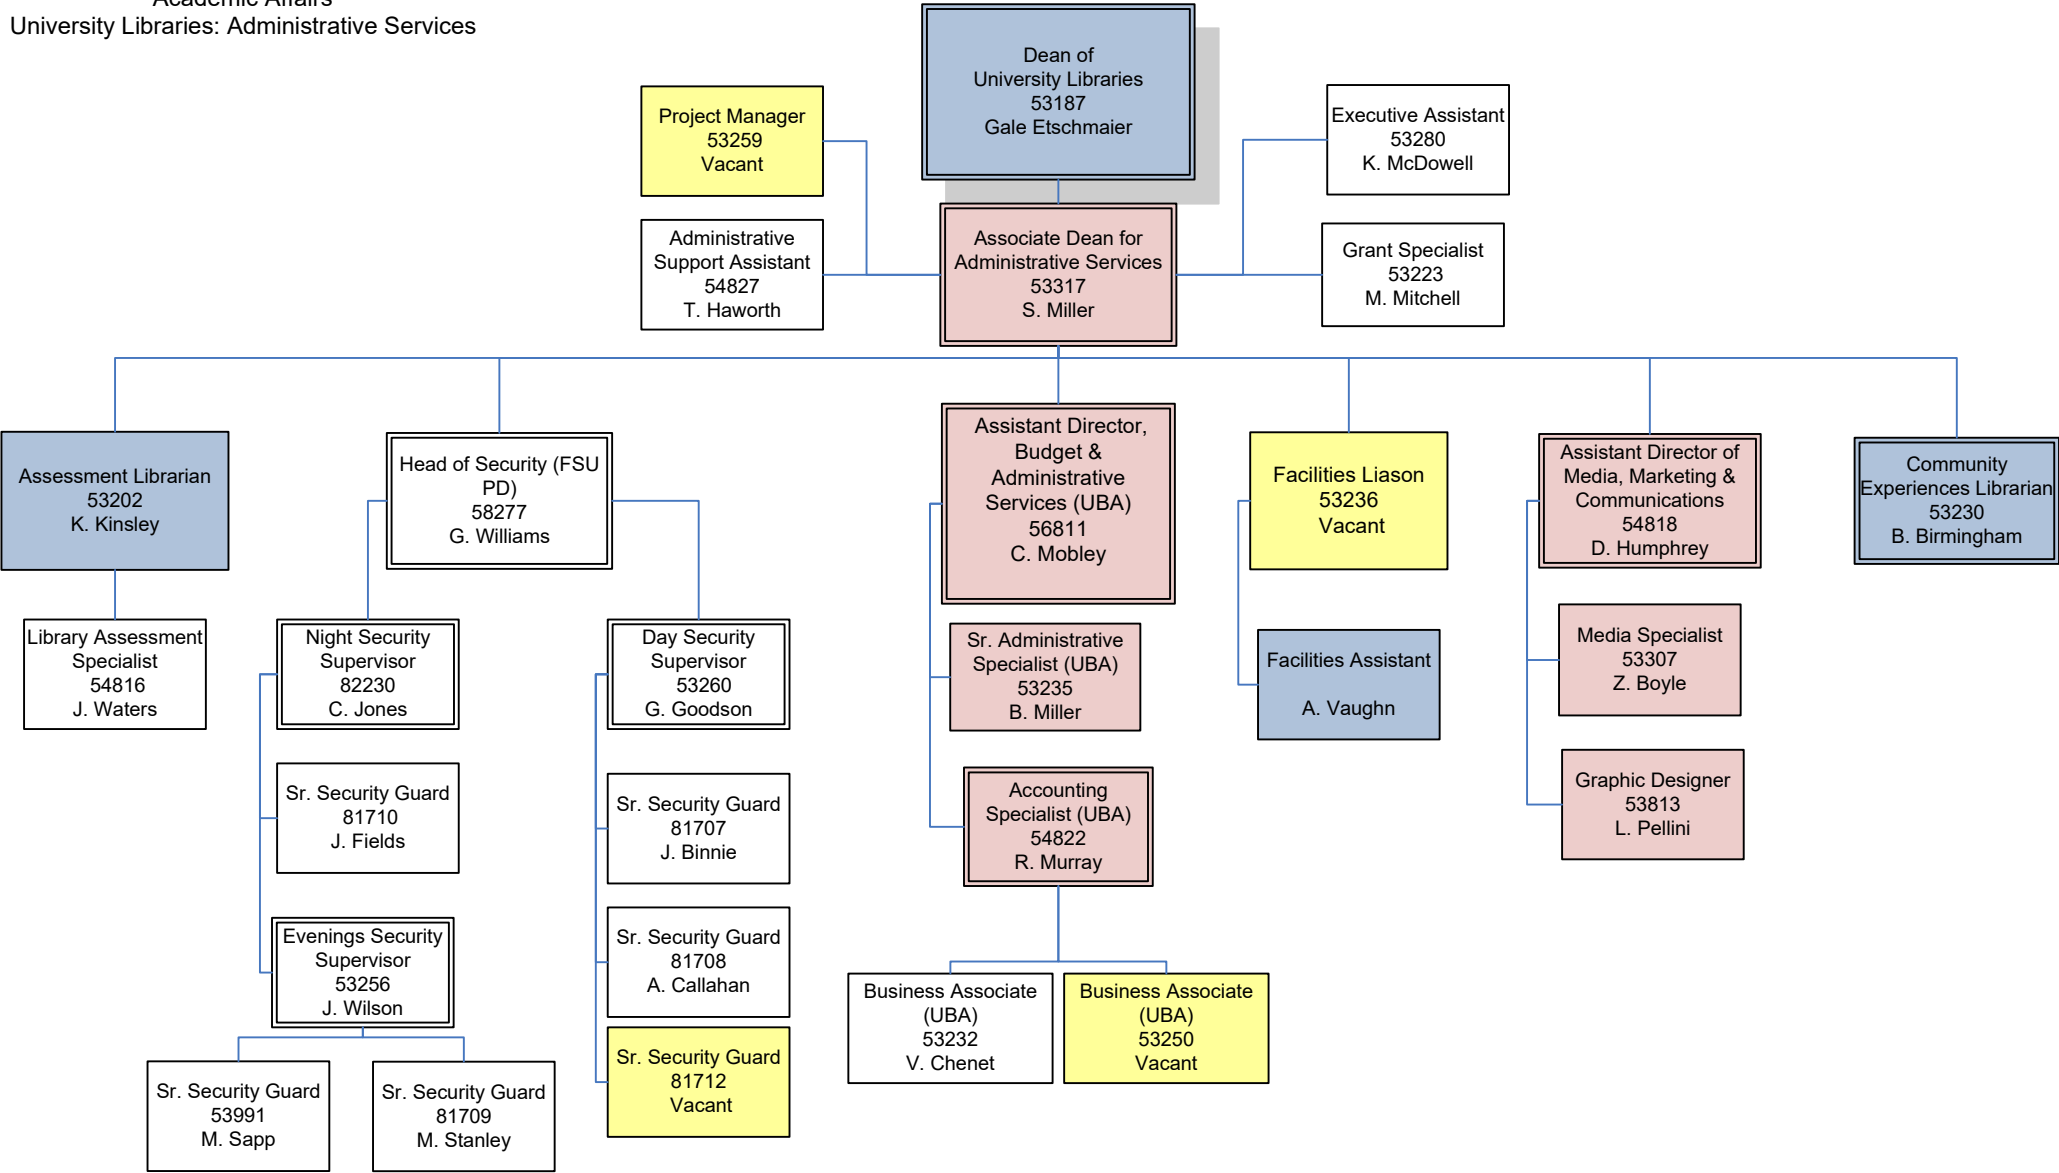

Florida State University
Academic Affairs
University Libraries: Administrative Services

University Libraries: Administrative Services
2 – Faculty
8 – Admin & Professional
18 – Support Staff
29 – Total

Blue – Faculty
Red – Admin & Professional
White – USPS (non-exempt staff)
Yellow – Vacancy or resignation