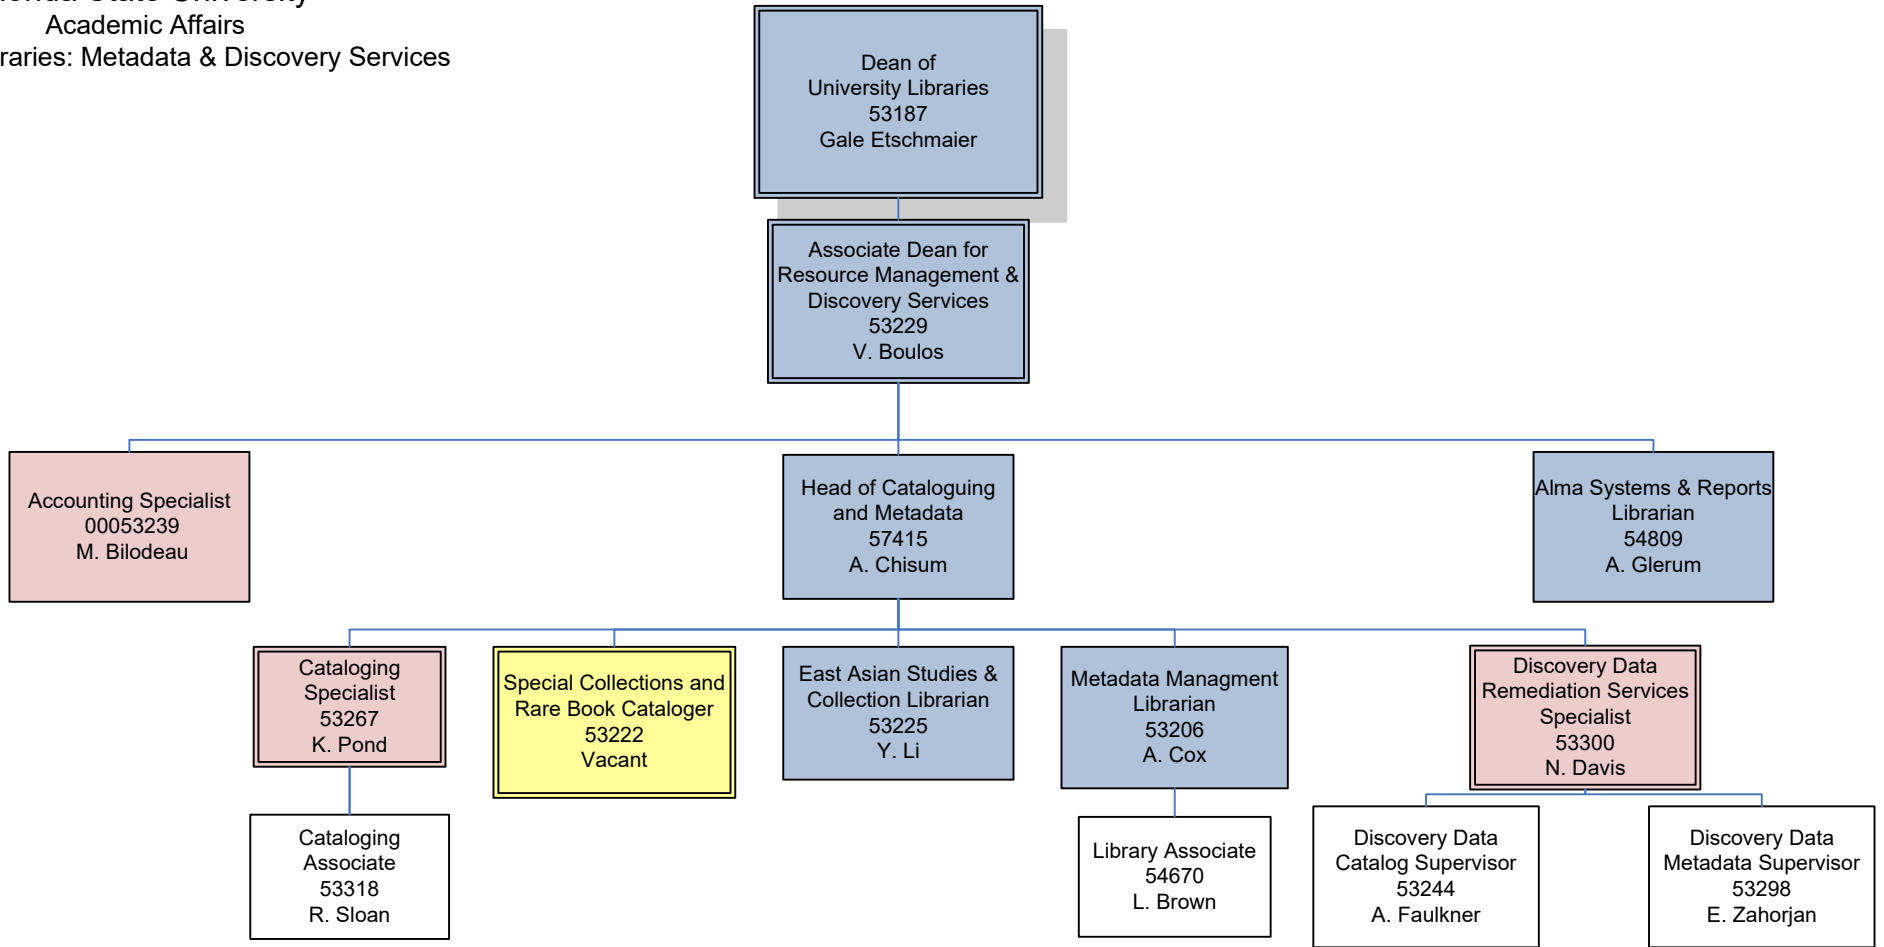

Florida State University
Academic Affairs
University Libraries: Metadata & Discovery Services

University Libraries: Description & Cataloging
6 – Faculty
2 – Admin & Professional
4 – Support Staff
12 – Total

Blue – Faculty
Red – Admin & Professional
White – USPS (non-exempt staff)
Yellow – Vacancy or resignation