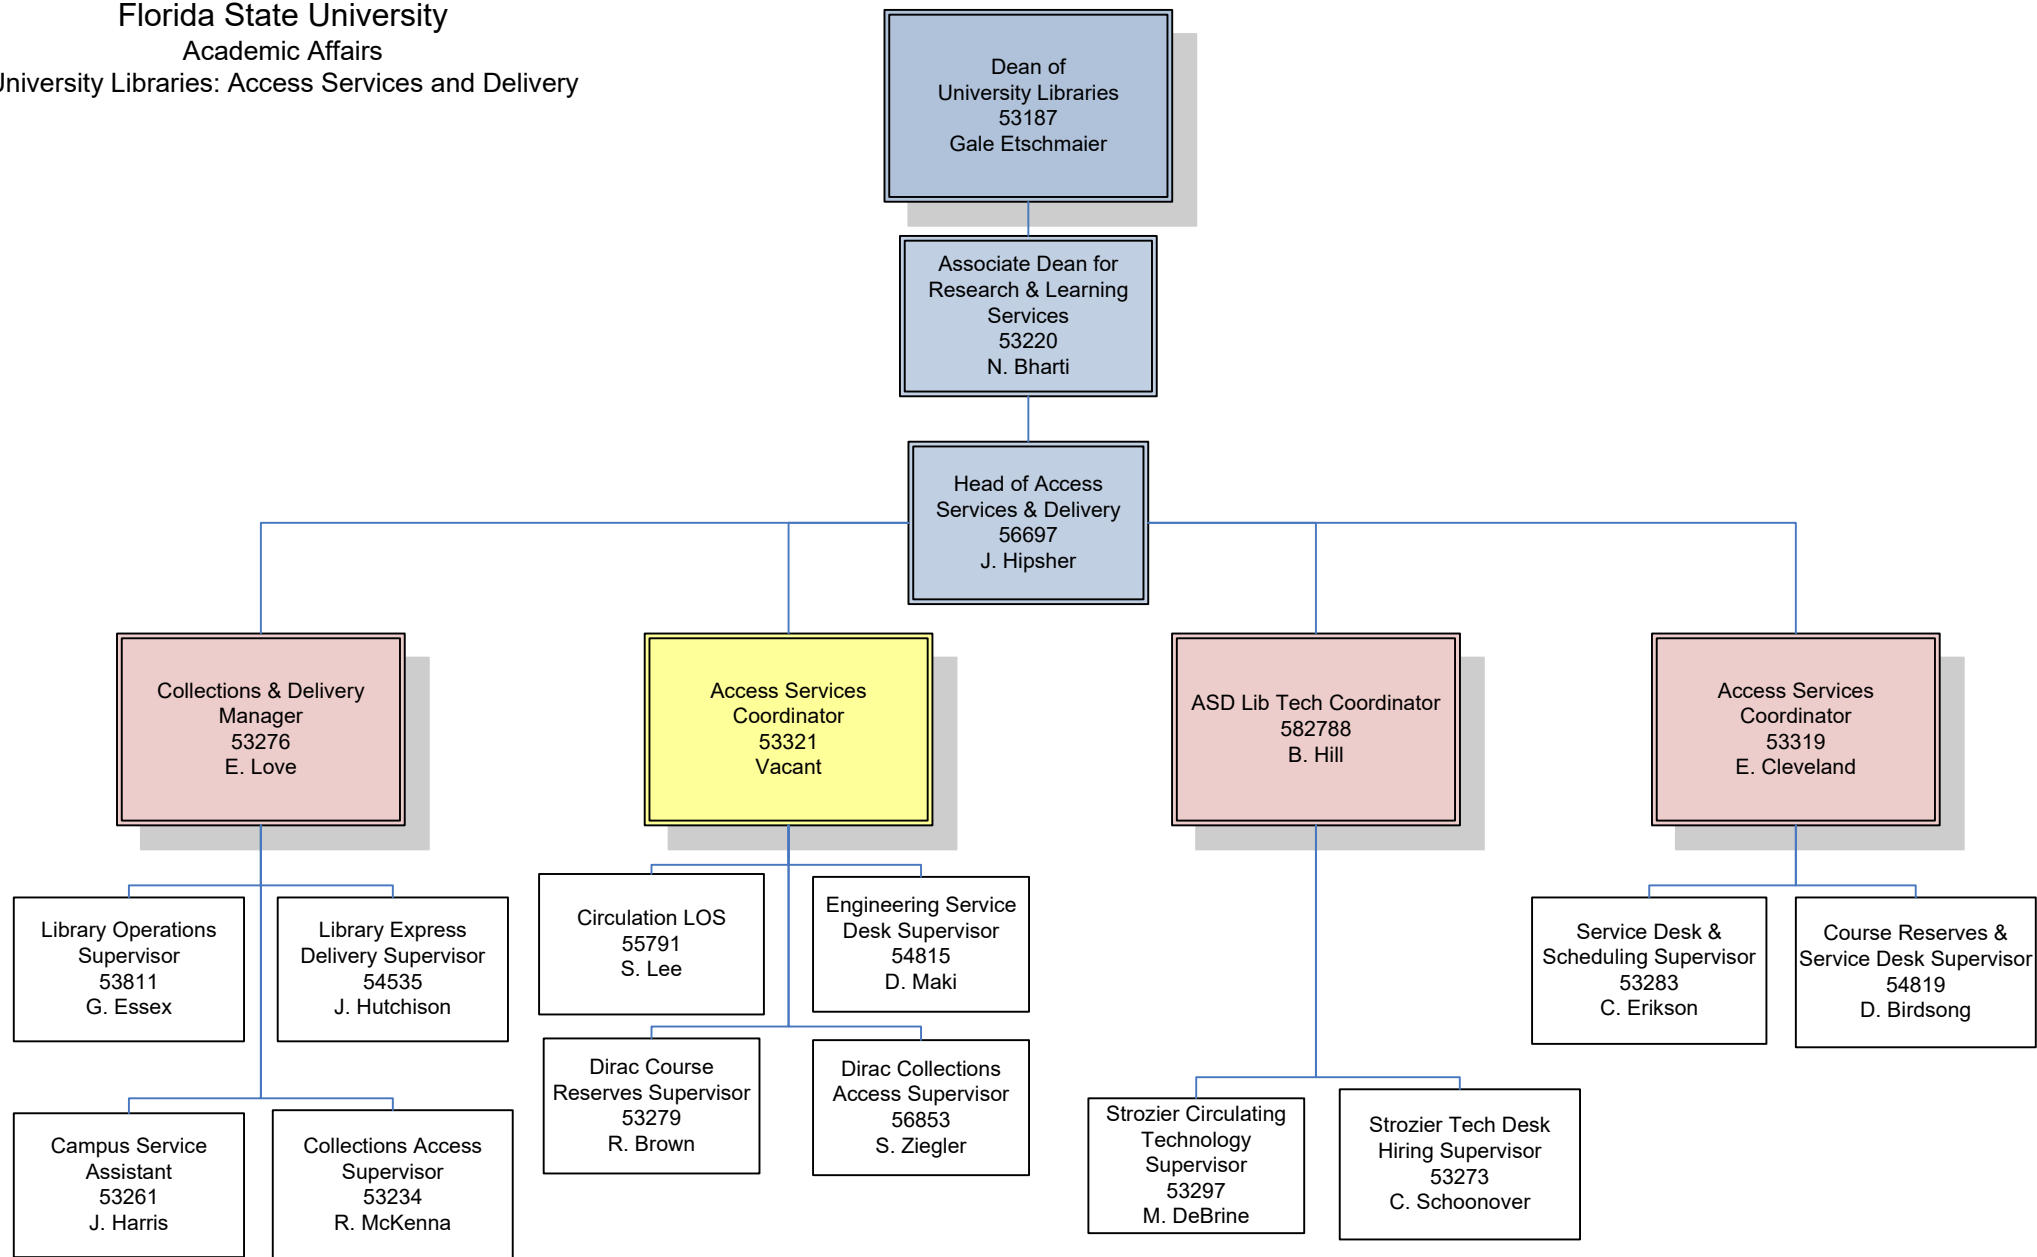

Florida State University
Academic Affairs
University Libraries: Access Services and Delivery

University Libraries: Undergraduate Services
2- Faculty
4- Admin & Professional
12- Support Staff
18- Total

Blue – Faculty
Red – Admin & Professional
White – USPS (non-exempt staff)
Yellow – Vacancy or resignation